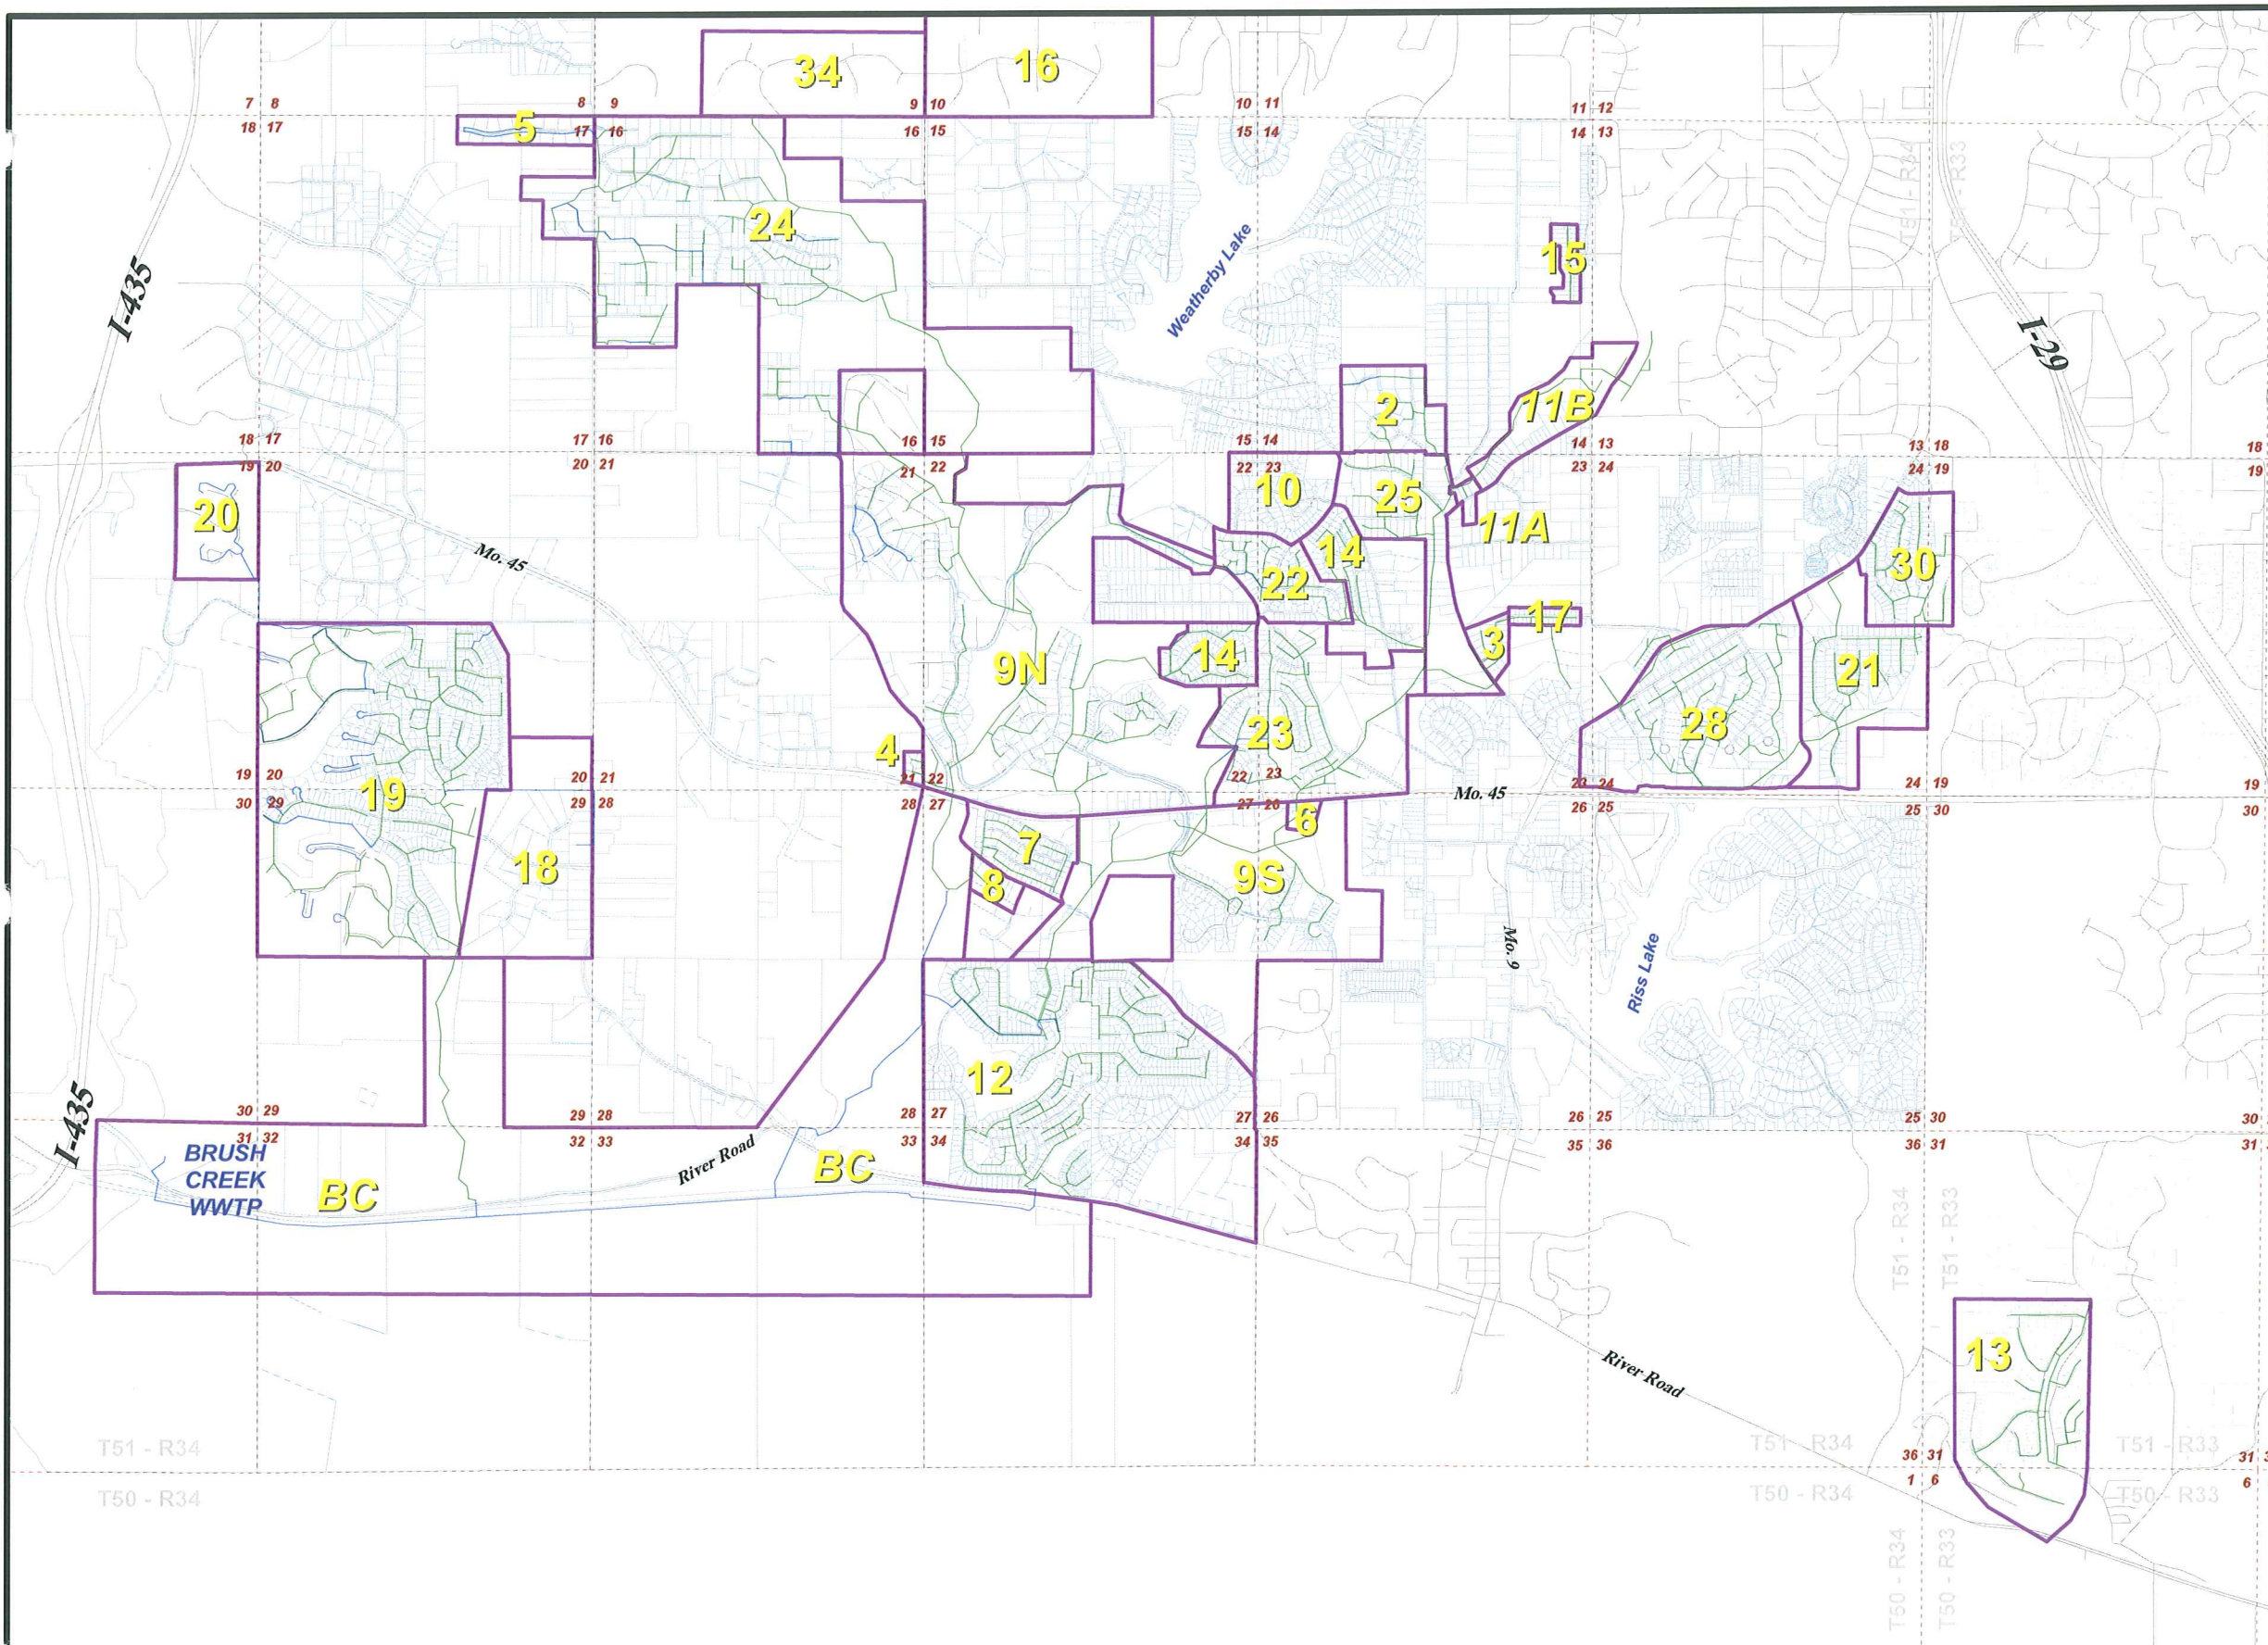

SOUTH OVERVIEW

MAP SERVICE AREA

- L 2 Shelter Haven
- K 3 Willowick
- J 4 Colony Circle
- A 5 Valley Brook West
- I 6 Lake Crest Lane
- I 7 River Oaks
- I 8 Crooked Road / Rensing Road
- J 9N River Park / The National
- I 9S The National
- K 10 Blair Heights
- L 11A Service Area 11A
- L 11B Service Area 11B
- H 12 Walnut Creek
- N 13 Misty Woods
- K 14 Brookhaven
- L 15 Bridle Park
- B 16 Weatherby Highlands
- K 17 Townhouse Estates
- E 18 Saddle Club Estates
- E 19 Hidden Valley / Thousand Oaks
- D 20 Stonegate
- M 21 Hills of Monticello
- K 22 Blum, Blair, Kerns
- K 23 Hirsch Manor, Graden
- C 24 Mesa Village
- K 25 Peback
- M 28 Platte Hills
- M 30 Park Hills
- B 34 The Masters
- F BC Brush Creek WWTP
- G BC Brush Creek Force Main

SERVICE AREAS ON NORTH OVERVIEW

- Q 26 Hoover
- P 29 Red Rock
- O 31 Misty Springs
- S 32 Alan Acres
- R 33 South Gale